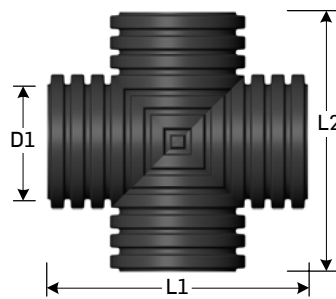

## CROSS

**PRODUCT DESCRIPTION:** Factory-made cross

**FUNCTION:** Junction between four connections

**MANUFACTURING STANDARDS:** *100 mm (4 in) to 900 mm (36 in) diameter pipes:*  
Made from pipes that meet standards BNQ 3634-120 (R320). On special order, made from pipes that meet standards CSA B182.8, AASHTO M252 or AASTHO M294  
*1050 mm (42 po) to 1200 mm (48 po) diameter pipes:*  
Made from pipes that meet standards CSA B182.8 and AASHTO M294

**RAW MATERIALS:** Made of high density polyethylene (HDPE) ASTM D3350

**AVAILABLE FITTINGS:** Fits any Solflo Max fitting

## TECHNICAL DATA TABLE

Diameter D1		Length L1		Length L2		No connector	Soil tight connectors HDPE				Watertight connectors HDPE			
mm	in	mm	in	mm	in	PE	BC	DBS	DBC	SC	BIGC	BG	DBIG	DBIGC
100	4	281	11.06	281	11.06	X		X		X				X
150	6	376	14.80	376	14.80	X		X		X				X
200	8	483	19.02	483	19.02	X		X		X				X
250	10	632	24.88	632	24.88	X		X		X				X
300	12	851	33.50	851	33.50	X			X	X				X
375	15	865	34.06	865	34.06	X	X			X	X			
450	18	949	37.36	949	37.36	X	X			X	X			
525	21	1060	41.73	1060	41.73	X	X			X	X			
600	24	1304	51.34	1304	51.34	X	X			X	X			
750	30	1501	59.09	1501	59.09	X	X			X	X			
900	36	1626	64.02	1626	64.02	X	X			X	X			

Note 1 : Dimensions shown above may vary slightly

Note 2 : For non-standard dimensions (1050 mm and 1200 mm (42 in and 48 in)), contact your Soleno representative.