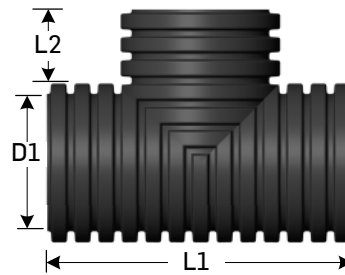

### TEE

PRODUCT DESCRIPTION: Factory-made tee

FUNCTION: Splits a main line to a secondary line at 90°

MANUFACTURING STANDARDS: *100 mm (4 in) to 900 mm (36 in) diameter pipes:*  
Made from pipes that meet standards BNQ 3634-120 (R320). On special order, made from pipes that meet standards CSA B182.8, AASHTO M252 or AASTHO M294  
*1050 mm (42 po) to 1200 mm (48 po) diameter pipes:*  
Made from pipes that meet standards CSA B182.8 and AASHTO M294

RAW MATERIALS: Made of high density polyethylene (HDPE) ASTM D3350

AVAILABLE FITTINGS: Fits any Solflo Max fitting

### TECHNICAL DATA TABLE

Diameter D1		Length L1		Length L2		No connector	Soil tight connectors HDPE				Watertight connectors HDPE			
mm	in	mm	in	mm	in	PE	BC	DBS	DBC	SC	BIGC	BG	DBIG	DBIGC
100	4	281	11.06	80	3.15	X		X		X				X
150	6	376	14.80	100	3.94	X		X		X				X
200	8	483	19.02	123	4.84	X		X		X				X
250	10	632	24.88	167	6.57	X		X		X				X
300	12	851	33.50	244	9.61	X			X	X				X
375	15	865	34.06	208	8.19	X	X			X	X			
450	18	949	37.36	203	7.99	X	X			X	X			
525	21	1060	41.73	210	8.27	X	X			X	X			
600	24	1304	51.34	291	11.46	X	X			X	X			
750	30	1501	59.09	306	12.05	X	X			X	X			
900	36	1626	64.02	290	11.42	X	X			X	X			

Note 1 : Dimensions shown above may vary slightly

Note 2 : For non-standard dimensions (1050 mm and 1200 mm (42 in and 48 in)), contact your Soleno representative.