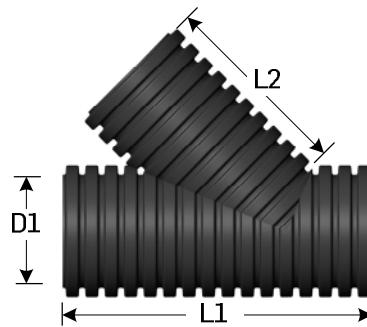

DATA SHEET

WYE (Y)

PRODUCT DESCRIPTION: Factory-made wye (y)

FUNCTION: Splits a main line to two same-diameter lines

MANUFACTURING STANDARDS: *100 mm (4 in) to 900 mm (36 in) diameter pipes:*
Made from pipes that meet standards BNQ 3634-120 (R320). On special order, made from pipes that meet standards CSA B182.8, AASHTO M252 or AASTHO M294
1050 mm (42 po) to 1200 mm (48 po) diameter pipes:
Made from pipes that meet standards CSA B182.8 and AASHTO M294

RAW MATERIALS: Made of high density polyethylene (HDPE) ASTM D3350

AVAILABLE FITTINGS: Fits any Solflo Max fitting

TECHNICAL DATA TABLE

Diameter D1		Length L1		Length L2		No connector	Soil tight connectors HDPE				Watertight connectors HDPE			
mm	in	mm	in	mm	in	PE	BC	DBS	DBC	SC	BIGC	BG	DBIG	DBIGC
100	4	330	12.99	201	7.91	X		X		X				X
150	6	456	17.95	281	11.06	X		X		X				X
200	8	584	22.99	361	14.21	X		X		X				X
250	10	765	30.12	474	18.66	X		X		X				X
300	12	851	33.50	608	23.94	X			X	X				X
375	15	1065	41.93	677	26.65	X	X			X	X			
450	18	1153	45.39	750	29.53	X	X			X	X			
525	21	1362	53.62	852	33.54	X	X			X	X			
600	24	1605	63.19	1018	40.08	X	X			X	X			
750	30	1901	74.84	1222	48.11	X	X			X	X			
900	36	2134	84.02	1434	56.46	X	X			X	X			

Note 1 : Dimensions shown above may vary slightly

Note 2 : For non-standard dimensions (1050 mm and 1200 mm (42 in and 48 in)), contact your Soleno representative.

LEGEND

PE: plain end
BC: bell with clips
DBS: double bell snap
DBC: double bell with clips

SC: split coupler
BIGC: bell with integrated gasket with clips
BG: O-ring bell gasket

DBIG: double bell with integrated gasket
DBIGC: double bell with integrated gasket with clips

DATA SHEET

WYE (Y) (CONT'D)