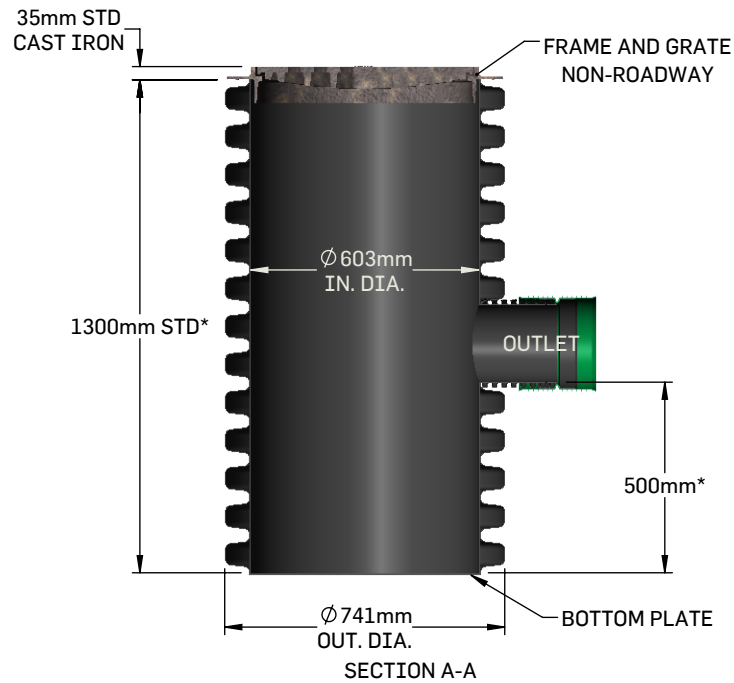

SOLENO
Mastering Storm Water

TYPICAL CORRUGATED CATCH BASIN 600mm (24") - HDPE SOLFLO MAX OUTLET

*ADJUSTABLE AS NEEDED