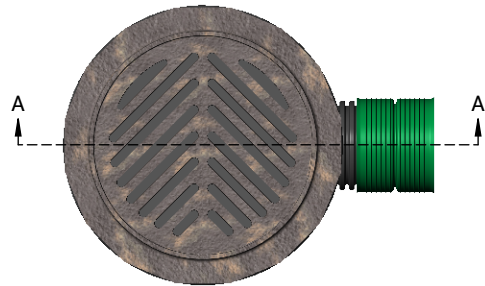

SOLENO
Mastering Storm Water

TYPICAL CORRUGATED CATCH BASIN 600mm (24") - HDPE SOLFLO MAX OUTLET

*ADJUSTABLE AS NEEDED