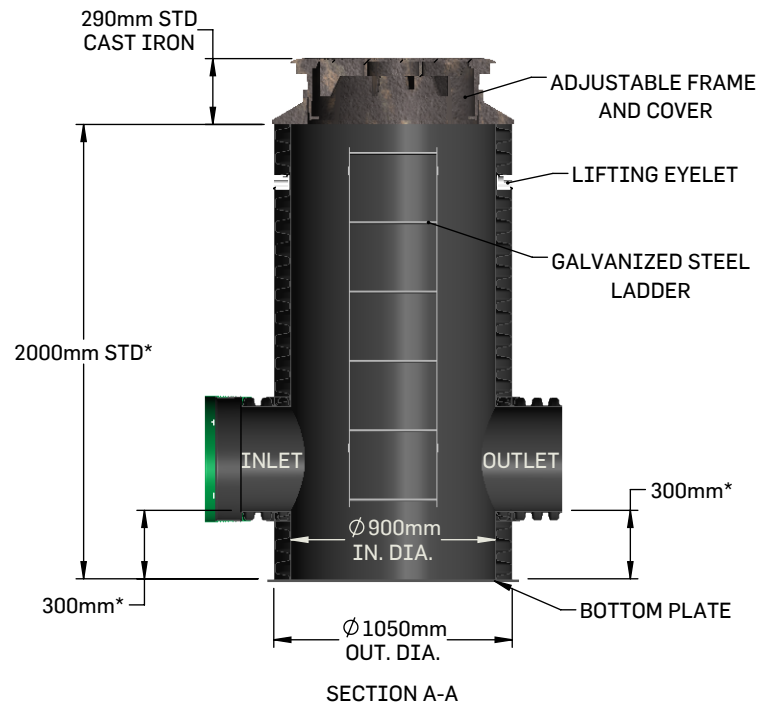

**SOLENO**  
Mastering Storm Water

## TYPICAL SMOOTH EXTERIOR MANHOLE 900mm (36") - WITH SUMP

\*ADJUSTABLE AS NEEDED