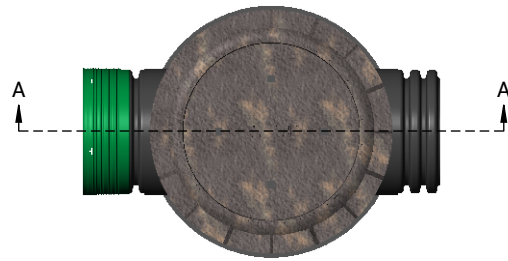

**SOLENO**  
Mastering Storm Water

## TYPICAL SMOOTH EXTERIOR MANHOLE 900mm (36") - WITH SUMP

\*ADJUSTABLE AS NEEDED