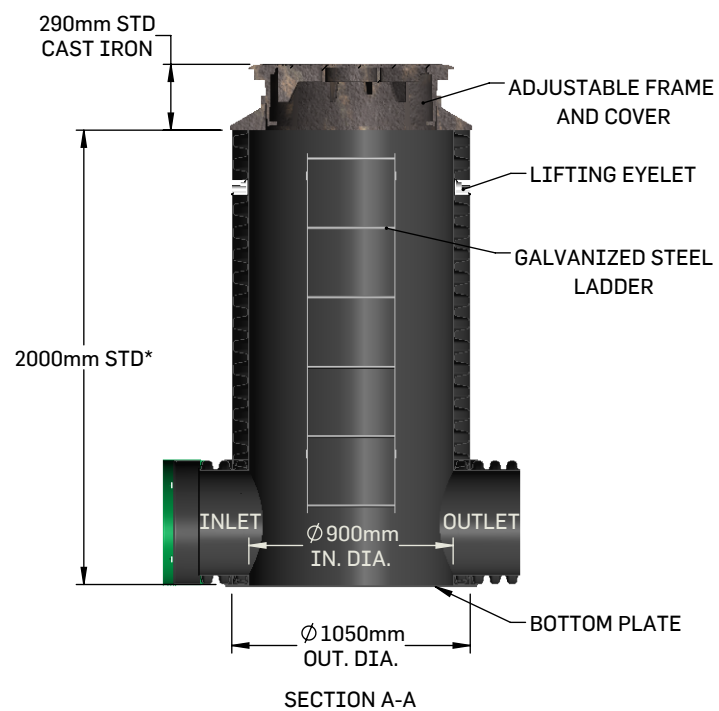

**SOLENO**  
Mastering Storm Water

## TYPICAL SMOOTH EXTERIOR MANHOLE 900mm (36") - WITHOUT SUMP

\*ADJUSTABLE AS NEEDED