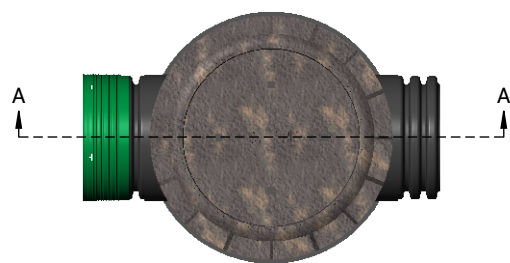

**SOLENO**  
Mastering Storm Water

## TYPICAL SMOOTH EXTERIOR MANHOLE 900mm (36") - WITHOUT SUMP

\*ADJUSTABLE AS NEEDED